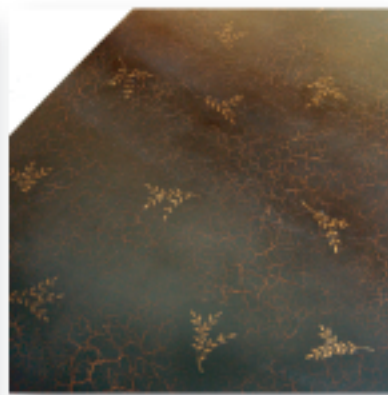

J K D I™

CHINOISERIE COLLECTION

LEAF COFFEE TABLE

LT-10

Finish Shown: Hand painted chinoiserie decoration on black cracked lacquer

Standard Dimensions

40"W x 24"D x 18"H