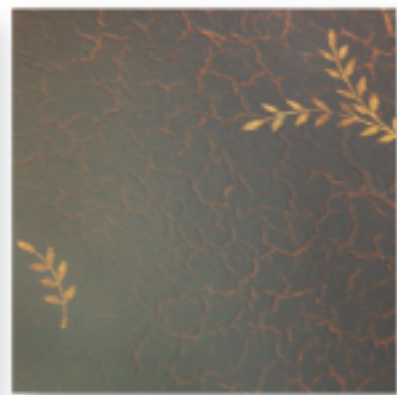

J K D I™

CHINOISERIE COLLECTION

LEAF COFFEE TABLE

LT-10

Finish Shown: Hand painted chinoiserie decoration on black cracked lacquer

Standard Dimensions

40"W x 24"D x 18"H